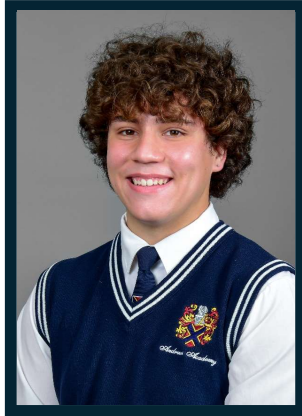

ANDREWS ACADEMY HIGH SCHOOL UNIFORM

Boys Summer School Uniform

White shirt (with emblem), navy pants, black belt, black/navy socks & black school shoes

Girls Summer School Uniform

White shirt (with emblem), navy skirt, white socks & black school shoes

Add on: sleeveless pullover

Boys Winter School Uniform

White button up long sleeved shirt, tie (optional), jersey (all with emblem), navy pants, black belt, black/navy socks & black school shoes

Girls Winter School Uniform

White long-sleeved shirt, tie (optional), jersey (all with emblem), navy pants, black/navy socks & black school shoes

Optional: school blazer